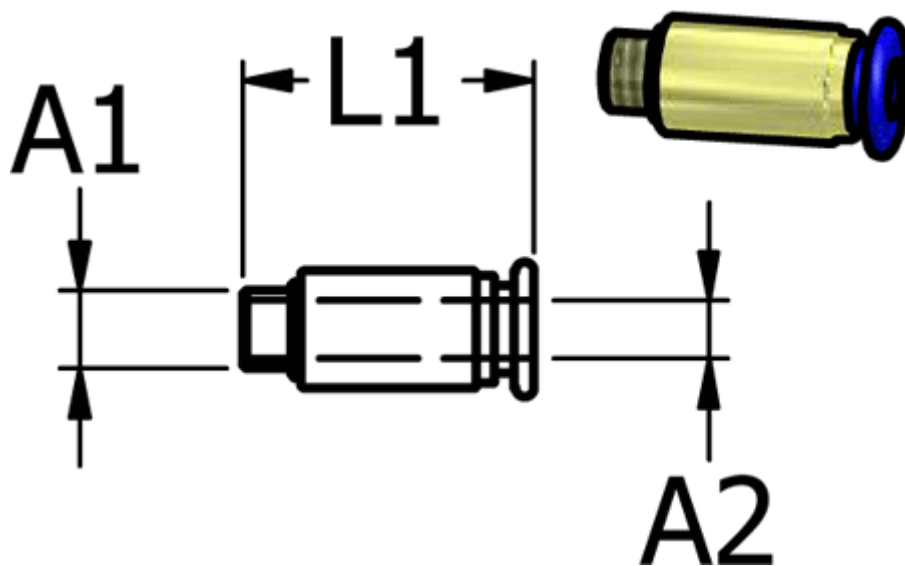

Article number: 586POC53

Description: Mini Push-in POC53, straight w/circular housing, M5 hose Ø3

## Measures

Ext. hose diameter A2 = 3 mm

L1 = 16

Thread A1 = M5